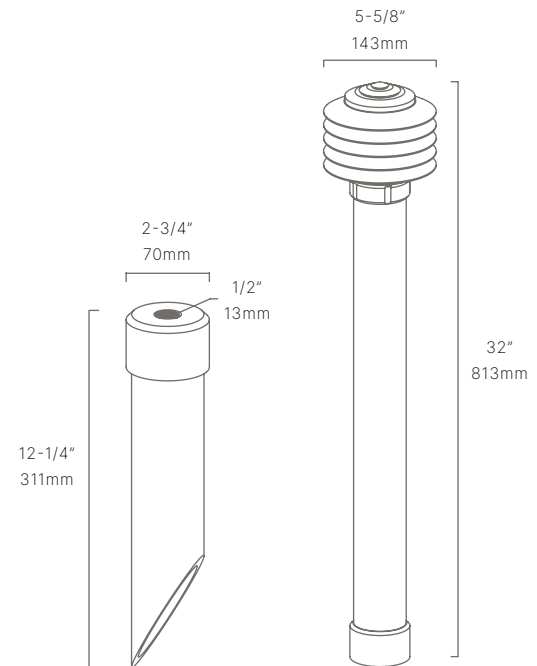

() = Most common configuration

AVAILABLE FINISHES:

NAT
Natural Brass/
Copper

BLP
Bronze Living
Patina

BLPX
Extra Dark Bronze
Living Patina

NI
Nickel PVD

FIXTURE DIMENSIONS	W5-5/8" x H32"
LIGHT SOURCE	Integrated LED
COLOR TEMPERATURES	2700K, 3000K
WATTAGES	10W, 15W
CRI (RA)	80 CRI
VOLTAGE	12V
DELIVERED LUMENS	222lm (3000K)
DIMMABLE	Yes, Dim to <10% via Transformer
DRIVER	Yes, 12V Integral Constant Current
TRANSFORMER	No, 12V AC/DC Transformer Required
MOUNT	Yes, Included 1/2" NPS Adapter
GROUND STAKE	Yes, Included MGS001612
FINISH	Included Natural
MATERIAL	Brass & Copper
WIRE LENGTH	24"
LOCATION	Exterior Wet
CERTIFICATIONS	UL, IP66, IP67, Dark Sky